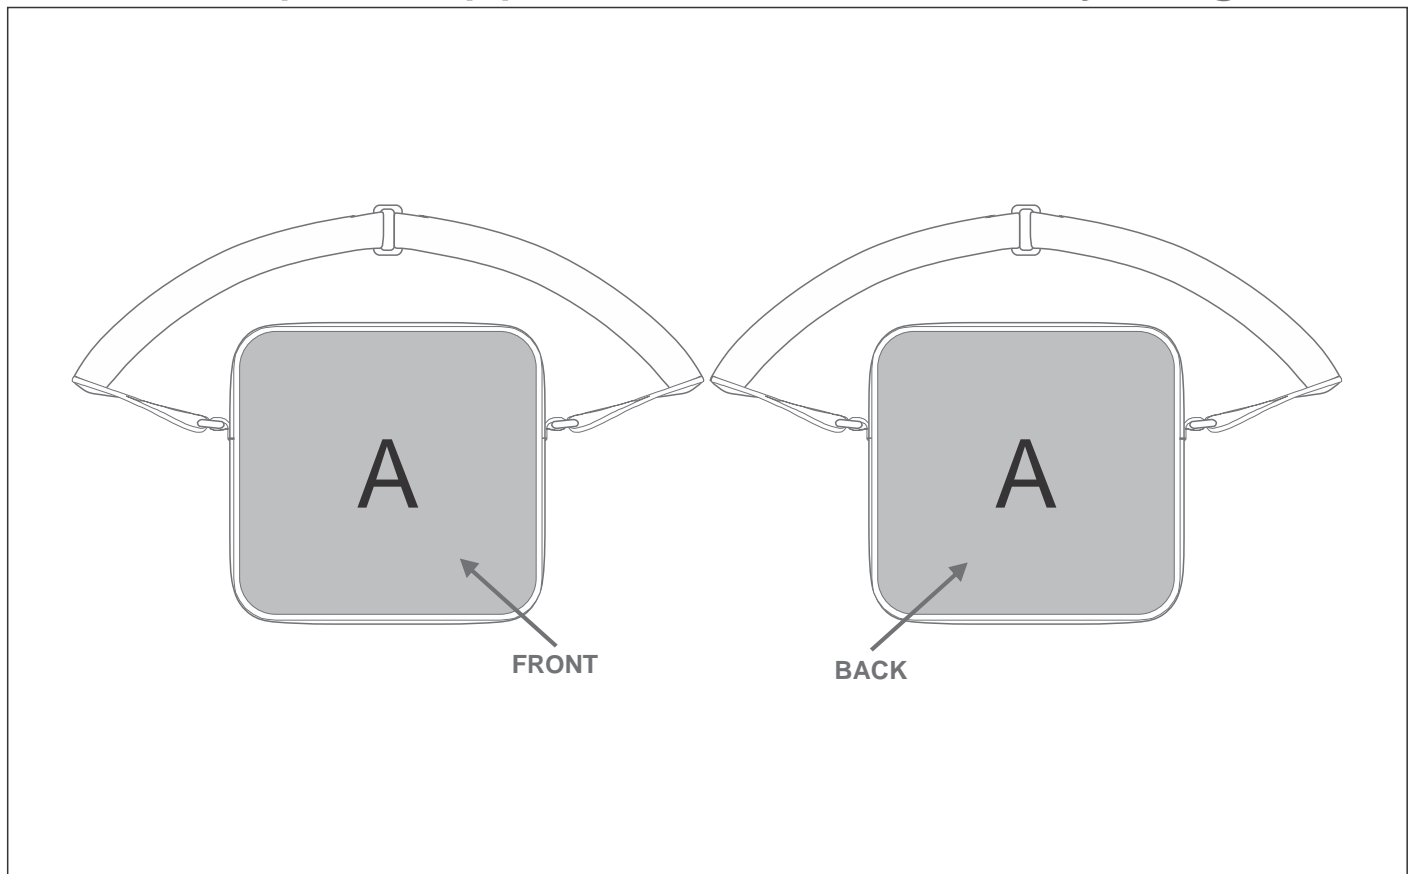

# SG-HP-126-G

### Need to know:

- Includes 1-Position Sublimation (setup fees apply)
- **Please Note: We cannot guarantee 100% logo Alignment on all Brandable Panels.**

#### **Position A**

1. Custom Sublimation A (CPSUB-A)  
Full Colour  
Size: 475mm wide x 210mm high